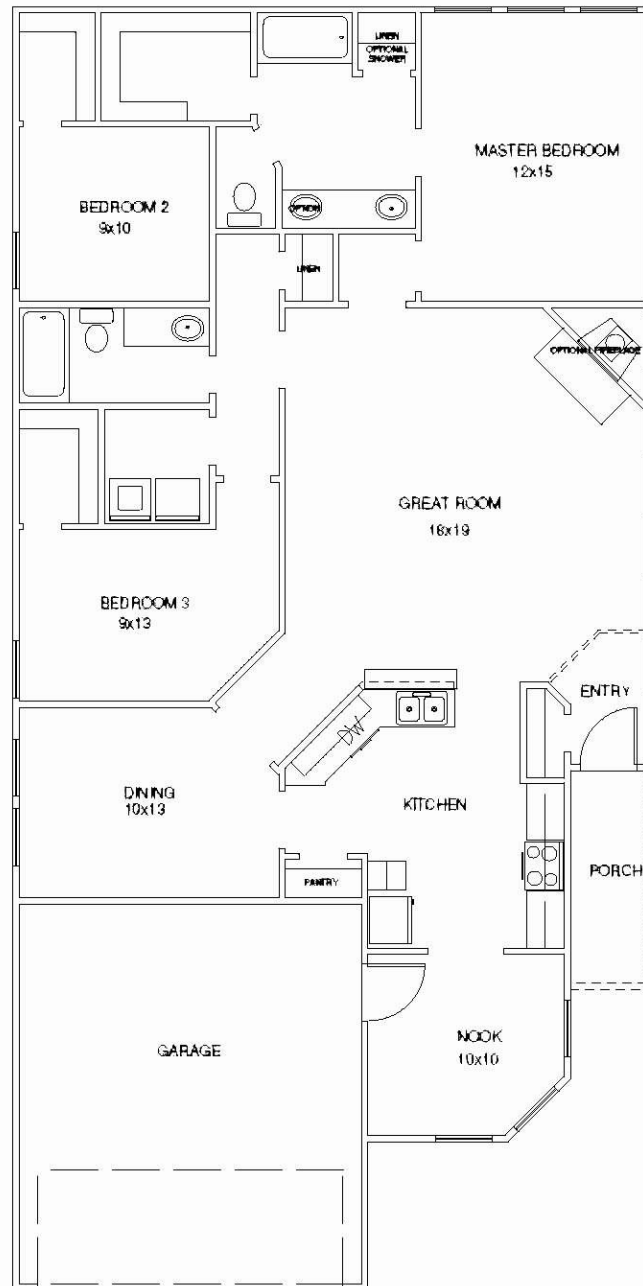

PRIDE BUILDERS

Plan 116
1700 SQ FT

THERE IS PRIDE IN EVERY HOME WE BUILD